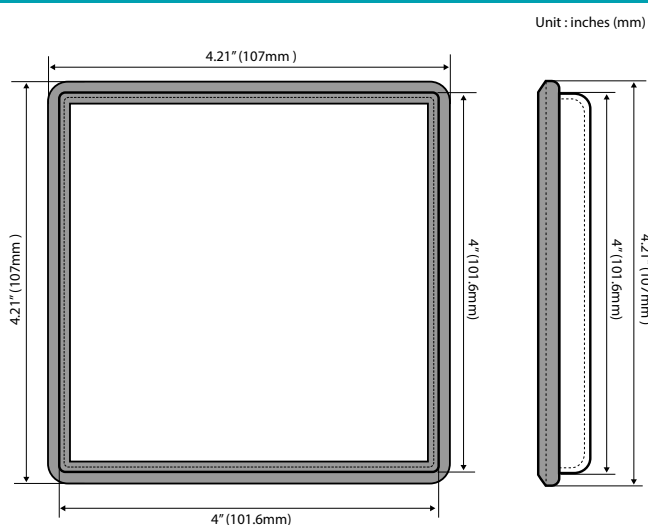

# IP66/NEMA4X Protection Cover

for Acuvim II, Acuvim-L and Acuvim-L V3 Series Power Meters

The IP66/NEMA4X Protection Cover is designed for Acuvim II, Acuvim-L and all 96mm by 96mm display panel meters; it increases the IP environmental rating of a meter's display to IP66 or NEMA 4X regardless of the original rating of display.

The IP66/NEMA4X Protection Cover prevents damage from dust, water, and other elements when paired with Acuvim II and L series meters they become an effective solution for high protection-required applications, such as outdoor panels.

**Note:** To use the display keys, easily remove the IP66/NEMA4X Protection Cover as the seal is made of durable - tight grip rubber. Simply push back in place when you're done.

## DIMENSIONS